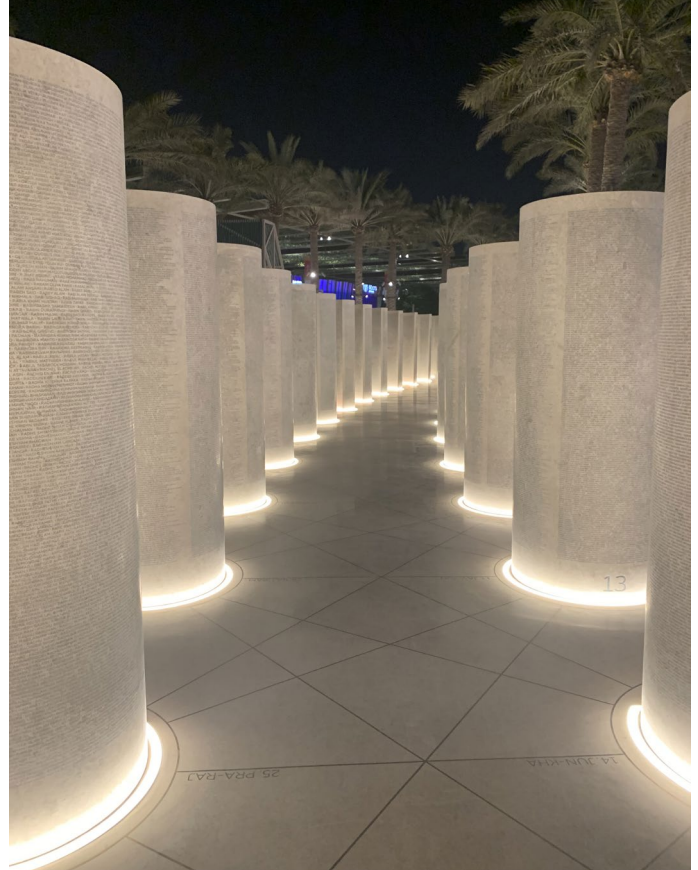

LED-LIGHT LINE

Recessed Luminaire
Aluminium
Standard/High-power/RGB

by TTC Timmler Technology

LED-LIGHT LINE AL

Recessed Luminaire | Aluminium
Standard/High-power/RGB

PICTURES

Curved and straight version

Subject to technical changes · Issued 12/2022

LED-LIGHTLINE AL

Recessed Luminaire | Aluminium
Standard/High-power/RGB

BASE INFORMATION

LED-LightLine | Eye-catcher + Signpost

Luminous lines when darkness falls. Sometimes an eye-catcher. At other times showing the way. They accentuate entrance areas or emphasize architectural contours. Lightlines can be integrated in façades and floor spaces – they are always an optical highlight.

Features

- For public spaces, façades, entrance areas
- Straight or curved versions
- Safe to walk or drive in for vehicles with air-filled tires
- Implementation in variable applications from user-friendly small applications to building automatism systems
- Perfect homogeneous lighting
- Light colours monochrome, optional standard: multicolor
- PoE-enabled