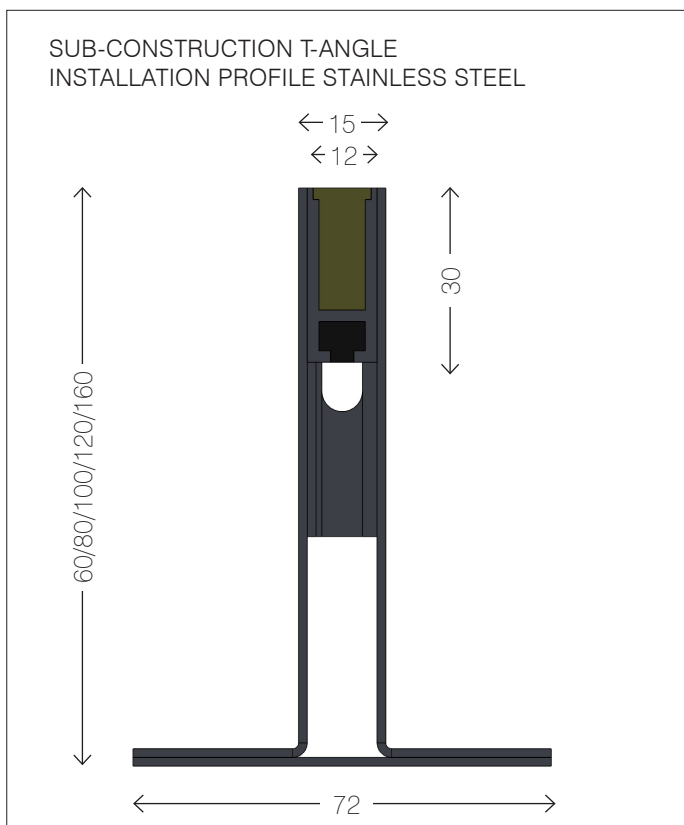

GENERAL TECHNICAL SPECIFICATIONS

DIMENSIONS [W X H] 12 x 30 mm | Rectangular profile

POWER CONSUMPTION STANDARD:
19.2 W/m | 14.4 W/m [RGB]
HIGH-POWER:
38 W/m

LUMINOUS FLUX STANDARD:
Module efficiency 75 lm/W
Luminous flux 450 lm
Nominal luminous flux 1,280 lm
HIGH-POWER:
Module efficiency 100 lm/W
Luminous flux 1,160 lm
Nominal luminous flux 3,320 lm

OTHER Ambient temperature -25 °C up to +50 °C
Connection cable with plug connection
IP67 suitable for mounting in the ground,
Mounting profile made of aluminium or
stainless steel
PoE-enabled

WEIGHT 0.75 kg/m

LED-LIGHT LINE AL

Recessed Luminaire | Aluminium

Standard/High-power/RGB

TECHNICAL DRAWINGS | PICTURES

Subject to technical changes · Issued 12/2022

LED-LIGHTLINE AL

Recessed Luminaire | Aluminium
Standard/High-power/RGB

TECHNICAL DRAWINGS | SUB-CONSTRUCTIONS

Subject to technical changes · Issued 12/2022

TTC Timmler Technology GmbH
Christian-Schäfer-Straße 8
D-53881 Flammersheim [Cologne/Bonn]
T +49 2255 9212-00
F +49 2255 9212-99
E info@ado-lights.com
I www.ado-lights.com
www.led-luc.com