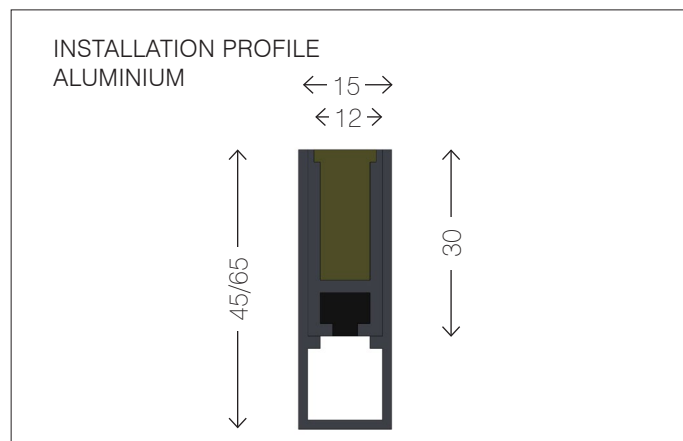

LED-LIGHTLINE AL

Recessed Luminaire | Aluminium
Standard/High-power/RGB

TECHNICAL DRAWINGS | SUB-CONSTRUCTIONS

Subject to technical changes · Issued 12/2022