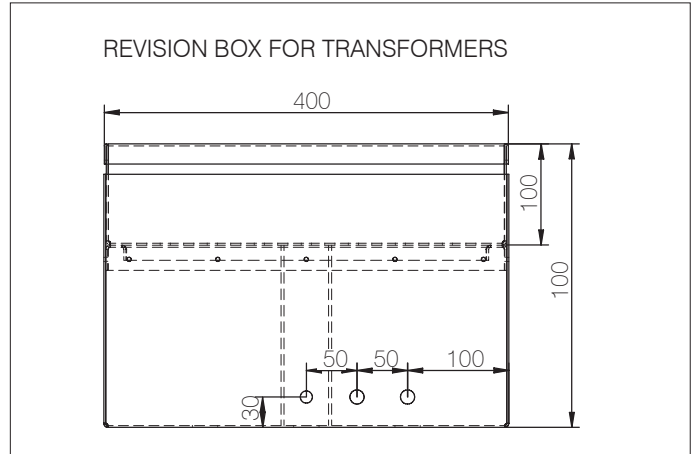

LED-LIGHT LINE AL

Recessed Luminaire | Aluminium

Standard/High-power/RGB

TECHNICAL DRAWINGS | PICTURES

Subject to technical changes · Issued 12/2022