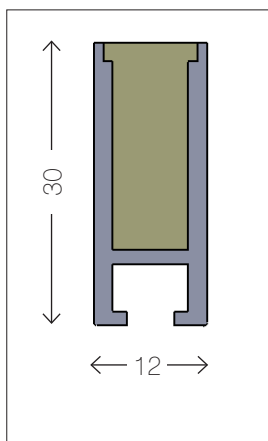

LED-LIGHTLINE AL

Recessed Luminaire | Aluminium
Standard/High-power/RGB

TECHNICAL DRAWINGS | SUB-CONSTRUCTIONS

Subject to technical changes · Issued 12/2022