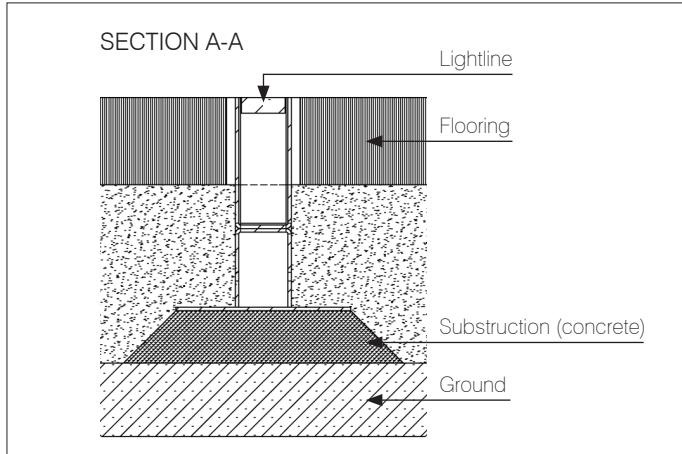

LED-LIGHT LINE AL

Recessed Luminaire | Aluminium

Standard/High-power/RGB

TECHNICAL DRAWINGS | PICTURES

Subject to technical changes · Issued 12/2022