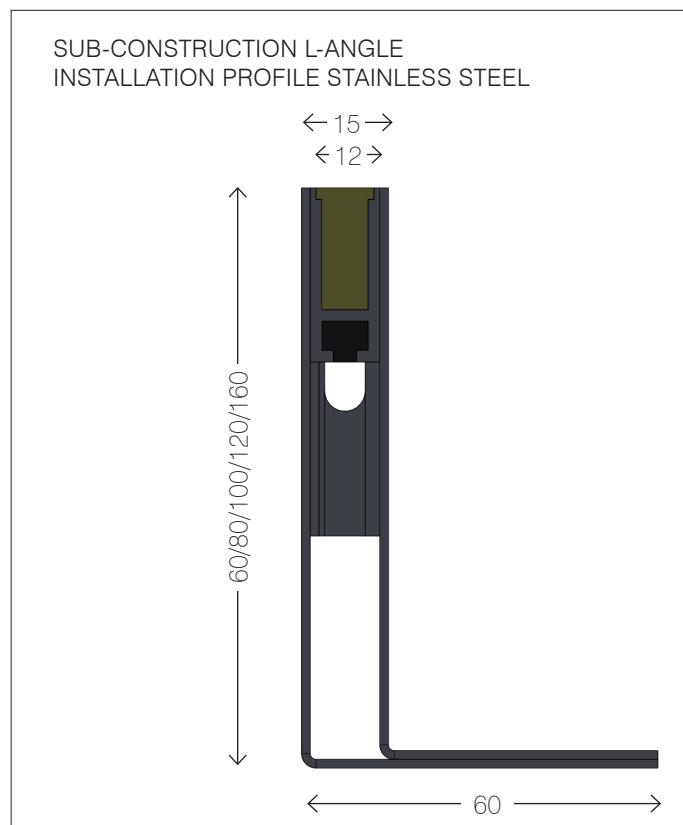

GENERAL TECHNICAL SPECIFICATIONS

DIMENSIONS [W X H] 12 x 30 mm | Rectangular profile

POWER CONSUMPTION STANDARD:
19.2 W/m | 14.4 W/m [RGB]
HIGH-POWER:
38 W/m

LUMINOUS FLUX STANDARD:
Module efficiency 75 lm/W
Luminous flux 450 lm
Nominal luminous flux 1,280 lm
HIGH-POWER:
Module efficiency 100 lm/W
Luminous flux 1,160 lm
Nominal luminous flux 3,320 lm

OTHER Ambient temperature -25 °C up to +50 °C
Connection cable with plug connection
IP67 suitable for mounting in the ground,
Mounting profile made of aluminium or
stainless steel
PoE-enabled

WEIGHT 0.75 kg/m

LED-LIGHT LINE AL

Recessed Luminaire | Aluminium

Standard/High-power/RGB

TECHNICAL DRAWINGS | PICTURES

Subject to technical changes · Issued 12/2022

LED-LIGHTLINE AL

Recessed Luminaire | Aluminium
Standard/High-power/RGB

TECHNICAL DRAWINGS | SUB-CONSTRUCTIONS

Subject to technical changes · Issued 12/2022

TTC Timmler Technology GmbH
Christian-Schäfer-Straße 8
D-53881 Flammersheim [Cologne/Bonn]
T +49 2255 9212-00
F +49 2255 9212-99
E info@ado-lights.com
I www.ado-lights.com
www.led-luc.com